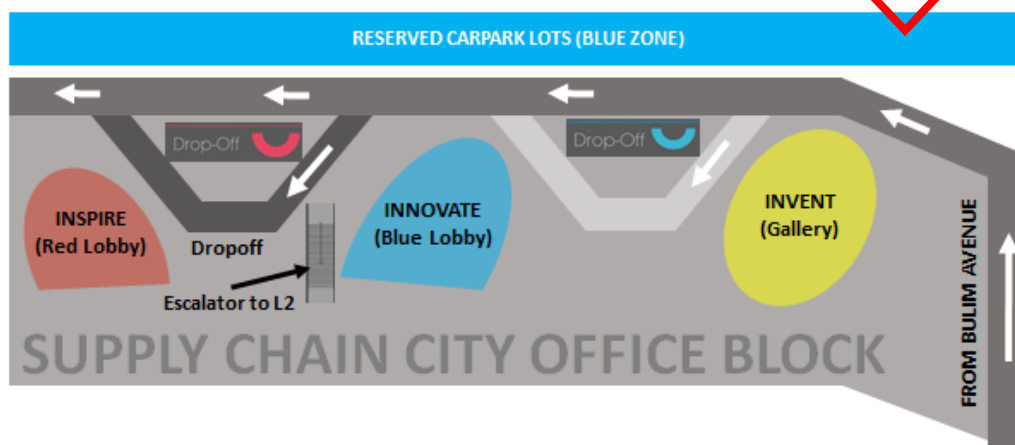

Supply Chain City Location Guide

Location Map: Supply Chain City, 8 Bulim Avenue, Singapore 648166

1. Driving

If you are driving to Supply Chain City, please follow the directions below:

- Take Pan Island Expressway (PIE) Exit 34 towards Corporation Road
- Continue on Jurong West Avenue 2 while keeping right
- Turn right to Bulim Avenue
- Turn left after Supply Chain City building
- Keep straight and clear the gantry into the carpark (**Figure 1**)

Drop-off and Parking:

- Continue straight and turn left at the end of the road
- Proceed towards the Inspire (**red**) drop off point
- Park at the carpark area within the blue zone (**Figure 2**)

Figure 1: Gantry Location

Figure 2: Drop-off and Blue Zone Carpark

2. Shuttle Bus Services

There is a dedicated shuttle bus (refer to **Figure 3**) service running between Jurong East MRT station (**Figure 4**) and Supply Chain City (**Figure 5**) every 30 mins.

The mural walkway between main office building and Fusionaris®

Table 1: Shuttle Bus Schedule

Monday to Friday		Saturday	
Jurong East	Supply Chain City	Jurong East	Supply Chain City
7:30	7:45	7:30	7:45
8:00	8:15	8:00	8:15
8:30	8:45	8:30	8:45
9:00	9:15	9:00	9:15
9:30	9:45	9:30	9:45
10:00	10:15	10:00	10:15
10:30	10:45	10:30	10:45
11:00		11:00	11:15
	14:15	11:30	11:45
14:30	14:45	12:00	12:15
15:00	15:15	12:30	12:45
15:30	15:45	13:00	13:15
16:00	16:15		
16:30	16:45		
17:00	17:15		
17:30	17:45		
18:00	18:15		
18:30	18:45		
19:00	19:15		
19:30	19:45		
20:00	20:15		