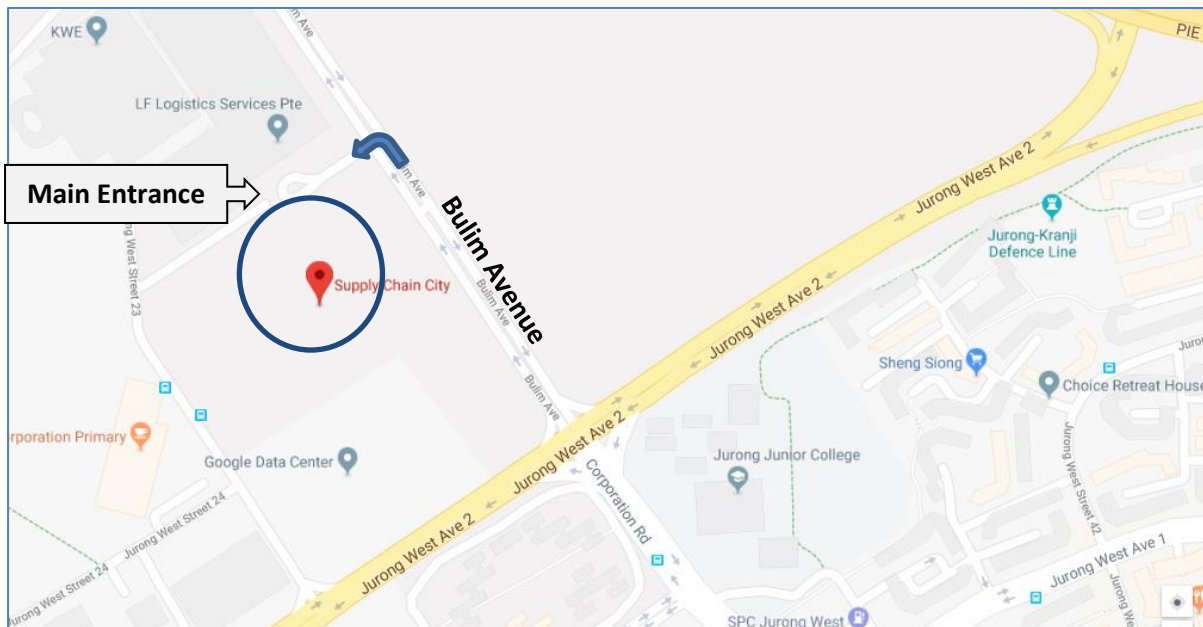

Supply Chain City Location Guide

Location Map: Supply Chain City, 8 Bulim Avenue, Singapore 648166

1. Driving

If you are driving to Supply Chain City, please follow the directions below:

- Take Pan Island Expressway (PIE) Exit 34 towards Corporation Road
- Continue on Jurong West Avenue 2 while keeping right
- Turn right to Bulim Avenue
- Turn left after Supply Chain City building
- Keep straight and clear the gantry into the carpark (**Figure 1**)

Drop-off and Parking:

- Continue straight and turn left at the end of the road
- Proceed towards the Inspire (**red**) drop off point
- Park at the carpark area within the blue zone (**Figure 2**)

Figure 1: Gantry Location

Figure 2: Drop-off and Blue Zone Carpark

2. Shuttle Bus Services

There is a dedicated shuttle bus (refer to **Figure 3**) service running between Jurong East MRT station (**Figure 4**) and Supply Chain City (**Figure 5**) every 30 mins.

The mural walkway between main office building and Fusionaris®

Table 1: Shuttle Bus Schedule

Monday to Friday		Saturday	
Jurong East	Supply Chain City	Jurong East	Supply Chain City
7:30	7:45	7:30	7:45
8:00	8:15	8:00	8:15
8:30	8:45	8:30	8:45
9:00	9:15	9:00	9:15
9:30	9:45	9:30	9:45
10:00	10:15	10:00	10:15
10:30	10:45	10:30	10:45
11:00		11:00	11:15
	14:15	11:30	11:45
14:30	14:45	12:00	12:15
15:00	15:15	12:30	12:45
15:30	15:45	13:00	13:15
16:00	16:15		
16:30	16:45		
17:00	17:15		
17:30	17:45		
18:00	18:15		
18:30	18:45		
19:00	19:15		
19:30	19:45		
20:00	20:15		